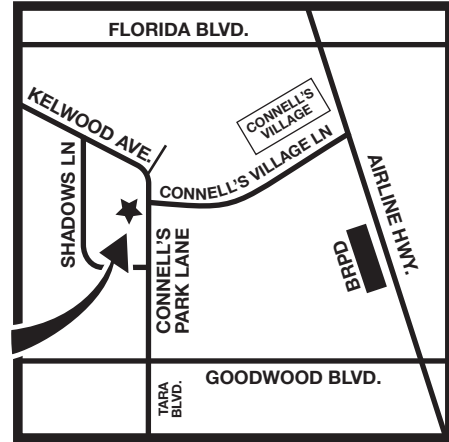

SOUTH BATON ROUGE
9001 SUMMA AVENUE, SUITE 245 | BATON ROUGE, LA 70809
225.274.3937

BATON ROUGE GOODWOOD
550 CONNELL'S PARK LANE | BATON ROUGE, LA 70806
225.924.2020

ASCENSION
2308 S. BURNSIDE AVENUE | GONZALES, LA 70737
225.644.7525

DENHAM SPRINGS
2290 S. RANGE AVENUE | GONZALES, LA 70737
225.665.2019

NEW ROADS
230 ROBERTS DRIVE #J | NEW ROADS, LA 70760
225.618.0088

ZACHARY
5233 MAIN STREET, SUITE A | ZACHARY, LA 70791
225.654-0090