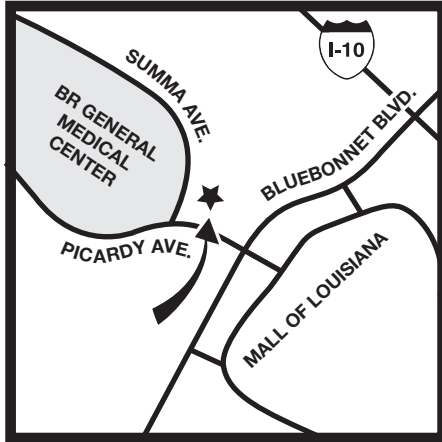

SOUTH BATON ROUGE
9001 SUMMA AVENUE, SUITE 245 | BATON ROUGE, LA 70809
225.274.3937

BATON ROUGE GOODWOOD
550 CONNELL'S PARK LANE | BATON ROUGE, LA 70806
225.924.2020

ASCENSION
2308 S. BURNSIDE AVENUE | GONZALES, LA 70737
225.644.7525

DENHAM SPRINGS
2290 S. RANGE AVENUE | GONZALES, LA 70737
225.665.2019

NEW ROADS
230 ROBERTS DRIVE #J | NEW ROADS, LA 70760
225.618.0088

ZACHARY
5233 MAIN STREET, SUITE A | ZACHARY, LA 70791
225.654-0090