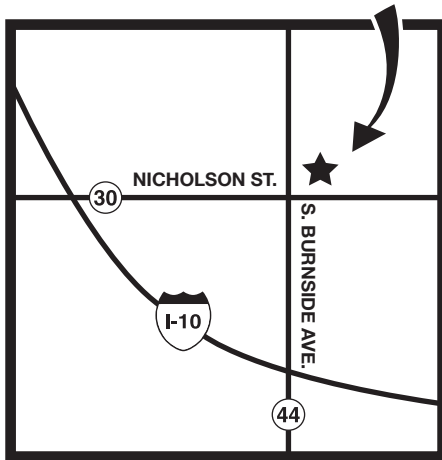

SOUTH BATON ROUGE
9001 SUMMA AVENUE, SUITE 245 | BATON ROUGE, LA 70809
225.274.3937

BATON ROUGE GOODWOOD
550 CONNELL'S PARK LANE | BATON ROUGE, LA 70806
225.924.2020

ASCENSION
2308 S. BURNSIDE AVENUE | GONZALES, LA 70737
225.644.7525

DENHAM SPRINGS
2290 S. RANGE AVENUE | GONZALES, LA 70737
225.665.2019

NEW ROADS
230 ROBERTS DRIVE #J | NEW ROADS, LA 70760
225.618.0088

ZACHARY
5233 MAIN STREET, SUITE A | ZACHARY, LA 70791
225.654-0090