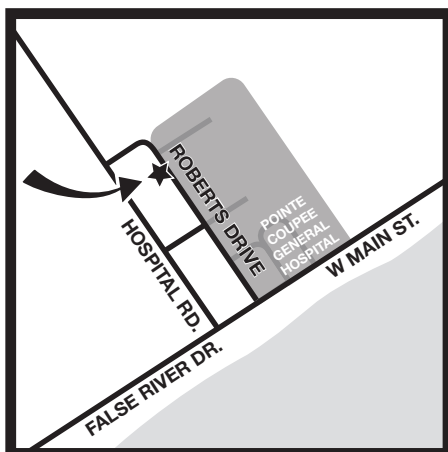

SOUTH BATON ROUGE
9001 SUMMA AVENUE, SUITE 245 | BATON ROUGE, LA 70809
225.274.3937

BATON ROUGE GOODWOOD
550 CONNELL'S PARK LANE | BATON ROUGE, LA 70806
225.924.2020

ASCENSION
2308 S. BURNSIDE AVENUE | GONZALES, LA 70737
225.644.7525

DENHAM SPRINGS
2290 S. RANGE AVENUE | GONZALES, LA 70737
225.665.2019

NEW ROADS
230 ROBERTS DRIVE #J | NEW ROADS, LA 70760
225.618.0088

ZACHARY
5233 MAIN STREET, SUITE A | ZACHARY, LA 70791
225.654-0090