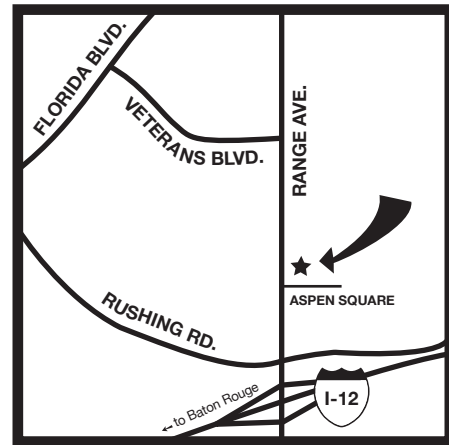

SOUTH BATON ROUGE
9001 SUMMA AVENUE, SUITE 245 | BATON ROUGE, LA 70809
225.274.3937

BATON ROUGE GOODWOOD
550 CONNELL'S PARK LANE | BATON ROUGE, LA 70806
225.924.2020

ASCENSION
2308 S. BURNSIDE AVENUE | GONZALES, LA 70737
225.644.7525

DENHAM SPRINGS
2290 S. RANGE AVENUE | GONZALES, LA 70737
225.665.2019

NEW ROADS
230 ROBERTS DRIVE #J | NEW ROADS, LA 70760
225.618.0088

ZACHARY
5233 MAIN STREET, SUITE A | ZACHARY, LA 70791
225.654-0090